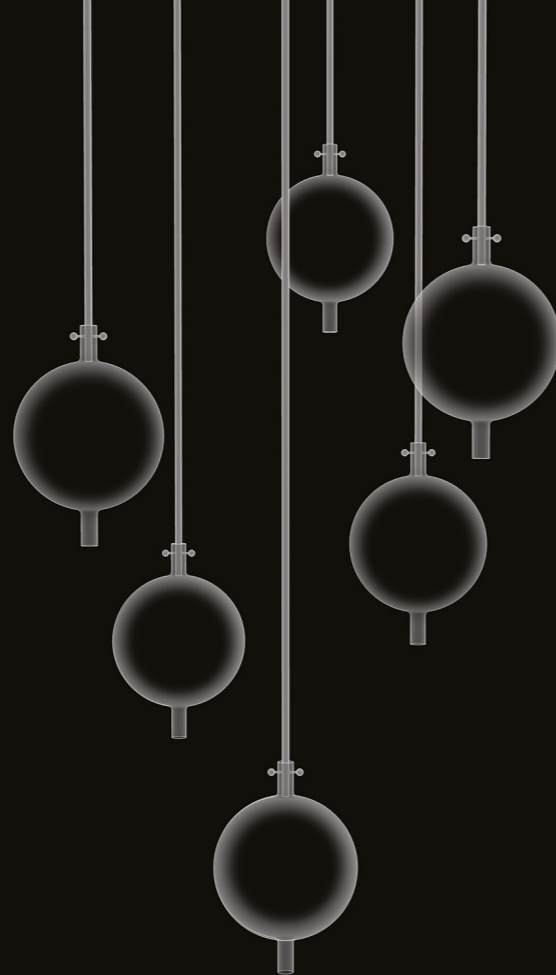

HYDRA

BERRY

CLEAR HAND-BLOWN GLASS PENDANT.

One size only: h. 24 - ø 16 cm.

HYDRA

BERRY METAL

SILVER OR PINK GOLD METALLIZED HAND-BLOWN GLASS PENDANT.

One size only: h. 24 - ø 16 cm.
Additional inner light can be used with this model.