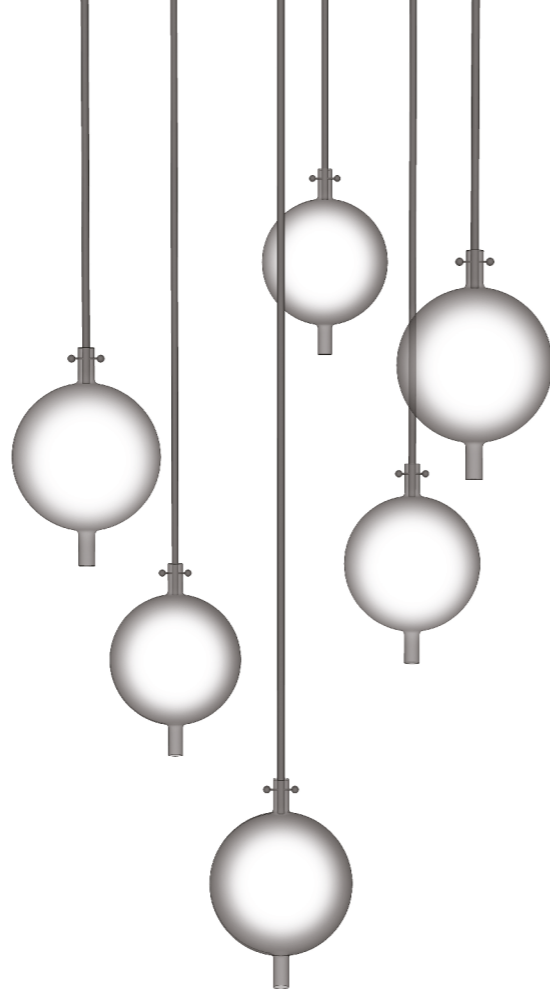

HYDRA

BERRY

CLEAR HAND-BLOWN GLASS PENDANT.

One size only: h. 24 - ø 16 cm.

HYDRA

BERRY METAL

SILVER OR PINK GOLD METALLIZED HAND-BLOWN GLASS PENDANT.

One size only: h. 24 - ø 16 cm.
Additional inner light can be used with this model.